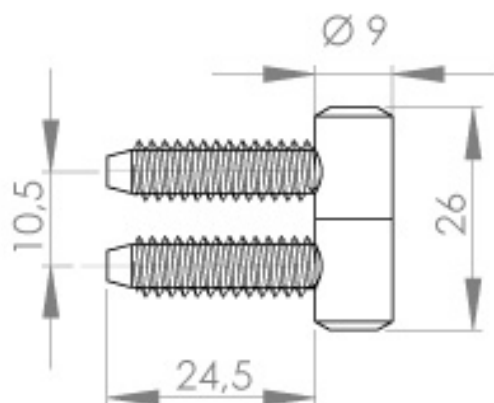

PRODUCT SHEET

Description:

Pin Hinge, $\varnothing 9 \times 26$ mm, 10,5mm Pin Distance, Steel Brass Pl, Pin Size: 2 x M6x24,5mm

Item number:

15.08.040-0

Units	Box	Carton	HS Code	Barcode
Pcs.		500	8302100090	 5704866055932